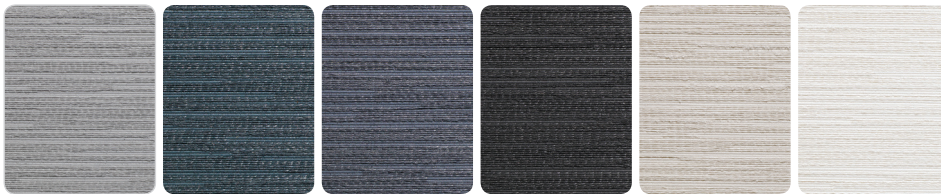

Five Darker Shades

In contrast, the FIVE DARKER SHADES are *Magma* an intense black, *Rock* a rich charcoal.

Glade is a soft grey green, and *Ocean* presents an eye-catching deep teal.

Petrol is a moody blue grey, so prominent in interior design currently.

Note

Colour variances may occur between fabric production batches. These variances are within industry tolerances.

Cliff

Dew

Frost

Glade

Haze

Magma

Moonscape

Ocean

Petrol

Rock

Sandstone

Shell

For more information please phone:

0800 222 036